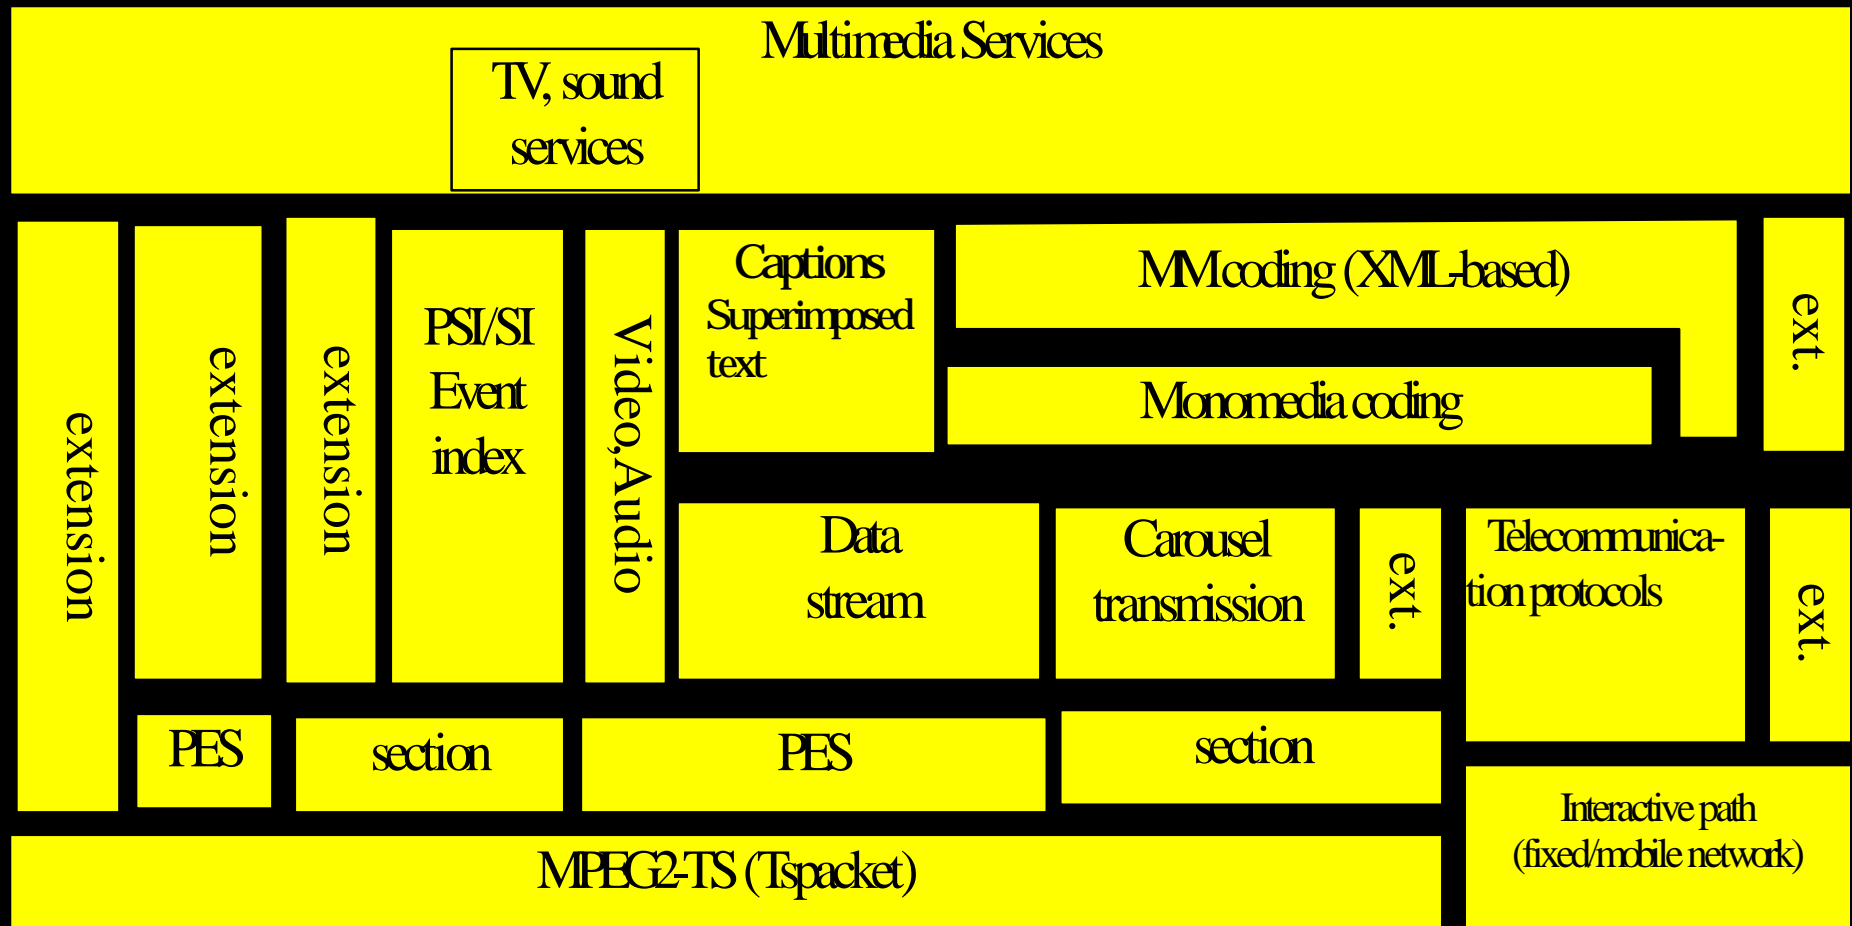

Layer Model

Return Channel

Protocol Stack

BML Standard

Service	Mono-media coding	Transmission Format	
Text	Text (UTF-8/UTF-16/EUC)	Carousel Transmission Format	
	Teletext Code		
Bitmap Still Picture	PNG		
	MNG		
	JPEG		
	MPEG2 I-frame (*)		Carousel for still picture (Video-ES)
Video	MPEG1 Video (ES)		PES
	MPEG2 Video (ES)		
	MPEG4 Video (ES) (*)		
	MPEG1 A/V (MPEG-1 System) (*)		
Audio	AIFC (PCM)	Carousel Transmission Format	
	MPEG2 AAC Audio (ES)		
	MPEG4 Audio (ES) (*)	PES	