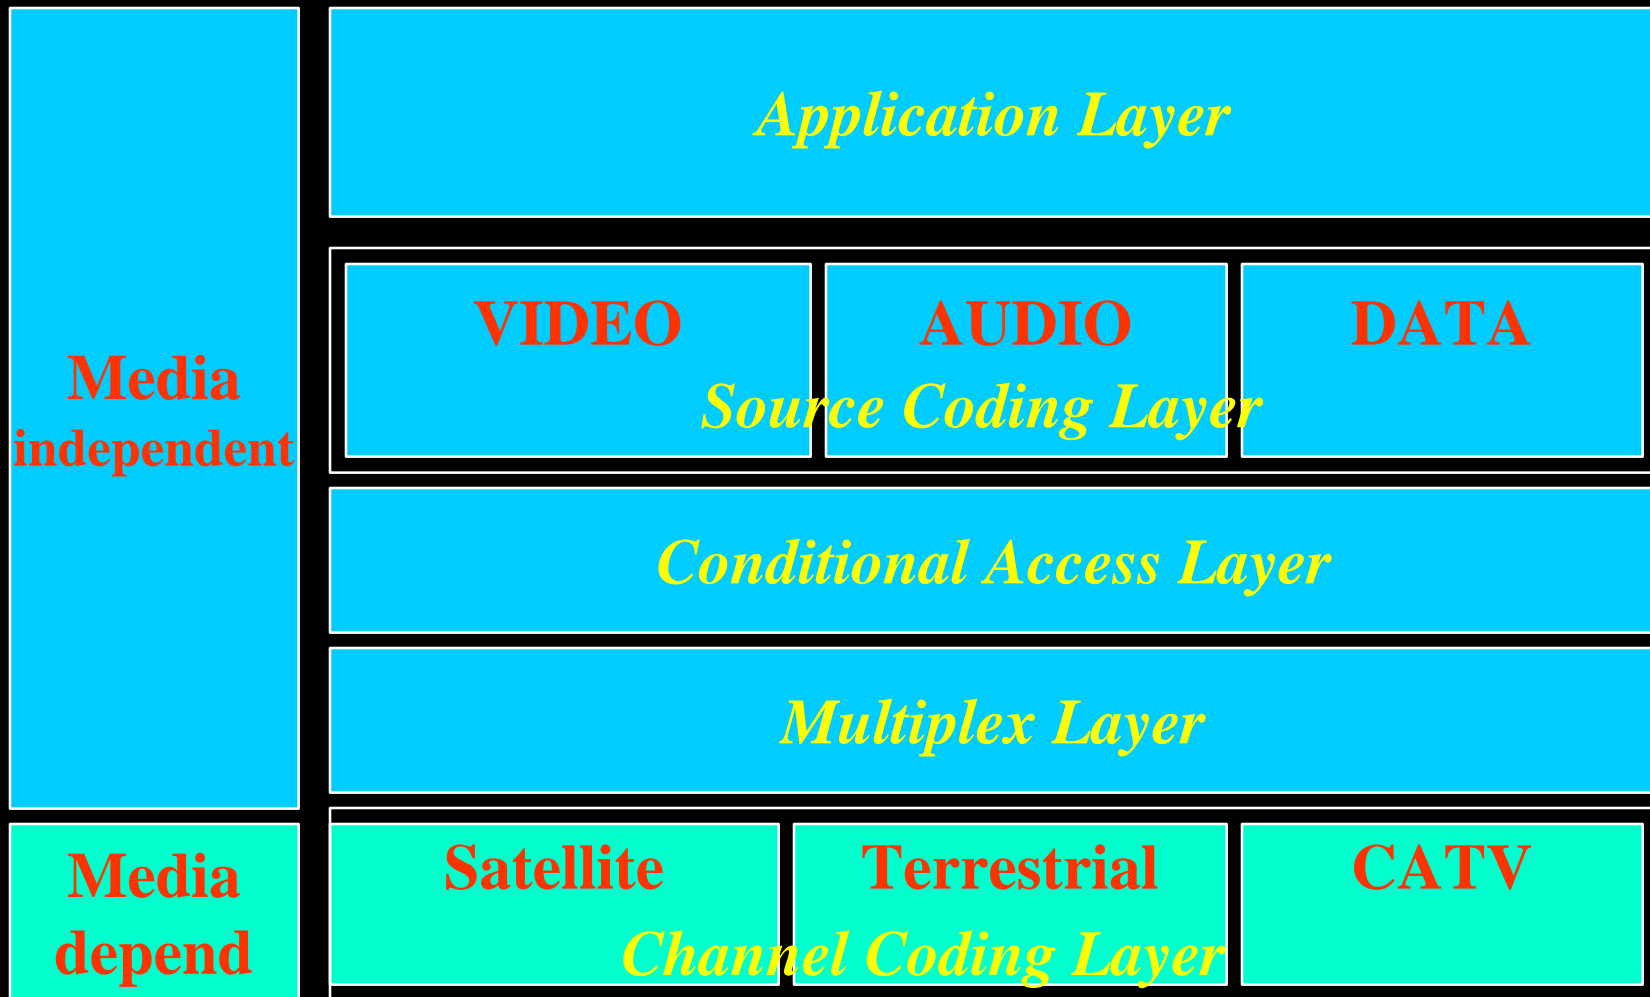

Layer Model

Return Channel

Protocol Stack

BML Standard

Service	Mono-media coding	Transmission Format	
Text	Text (UTF-8/UTF-16/EUC)	Carousel Transmission Format	
	Teletext Code		
Bitmap Still Picture	PNG		
	MNG		
	JPEG		
	MPEG2 I-frame (*)		Carousel for still picture (Video-ES)
Video	MPEG1 Video (ES)		PES
	MPEG2 Video (ES)		
	MPEG4 Video (ES) (*)		
	MPEG1 A/V (MPEG-1 System) (*)		
Audio	AIFC (PCM)	Carousel Transmission Format	
	MPEG2 AAC Audio (ES)		
	MPEG4 Audio (ES) (*)	PES	