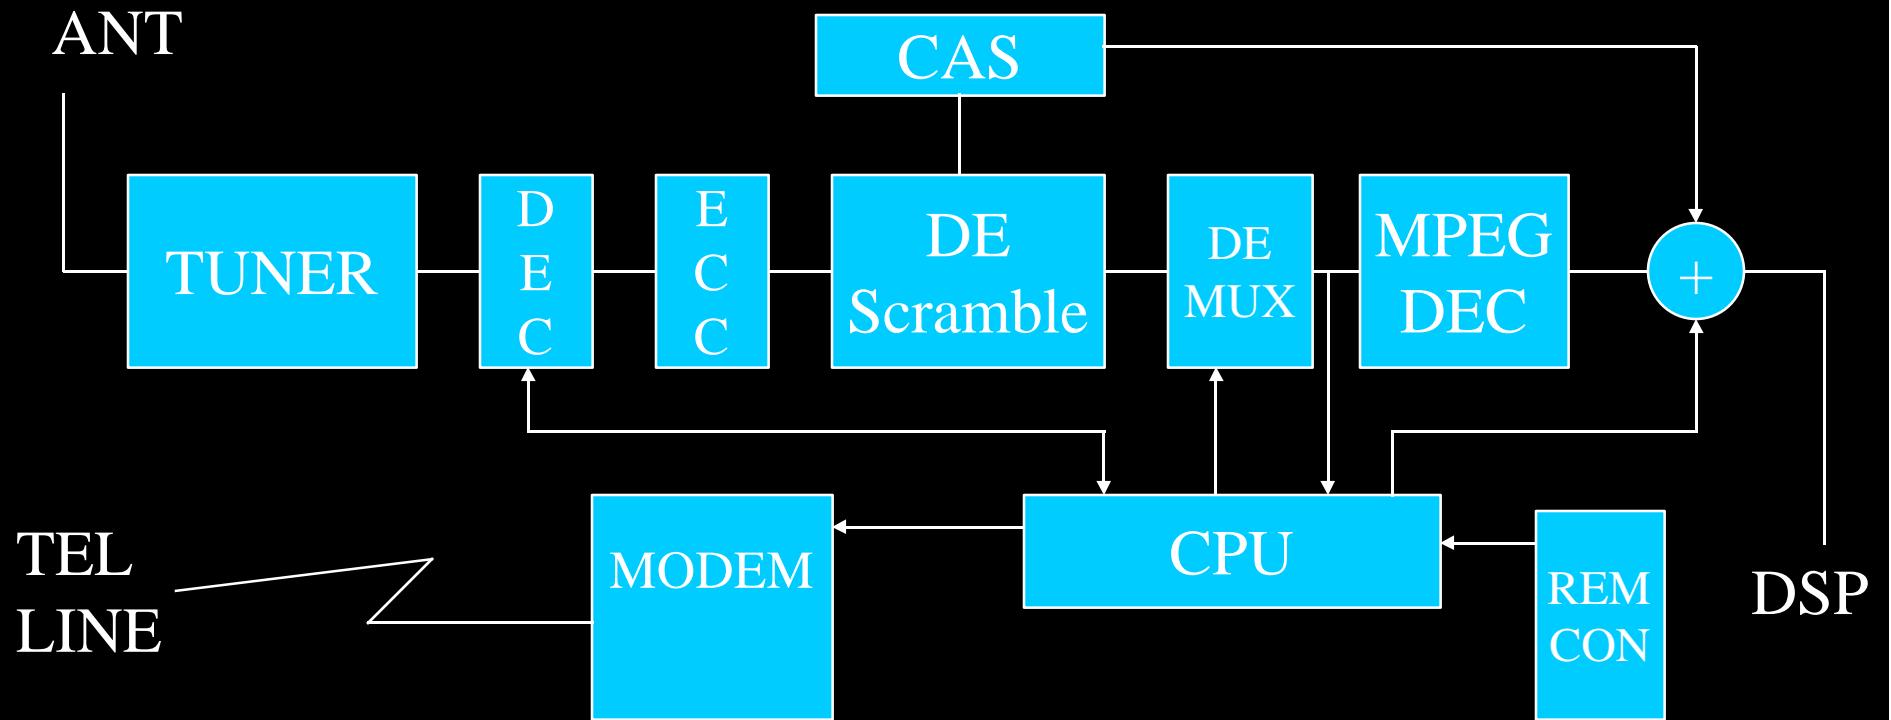

Relation with BML & XML

*ARIB STD- B24(in English)
ITU-R Doc.10-11/33(in English)

Logical structure of screen display

Functional diagram of Receiver

Receiver Manufacturers in Japan

- **Panasonic**
(Matsushita)
- **NEC**
- **Toshiba**
- **SONY**
- **Hitachi**
- **Sanyo**
- **Pioneer**
- **Fujitsu**
- **Mitsubishi**
- **Sharp**
- **JVC**

Digital BS 4 color Button REMO-CON
(Proto Type:Panasonic)

Channel Setup

The image displays two screenshots of a Japanese Channel Setup menu. The left screenshot shows a list of channels and configuration options for channel 5. The right screenshot shows a character input keyboard for channel 5.