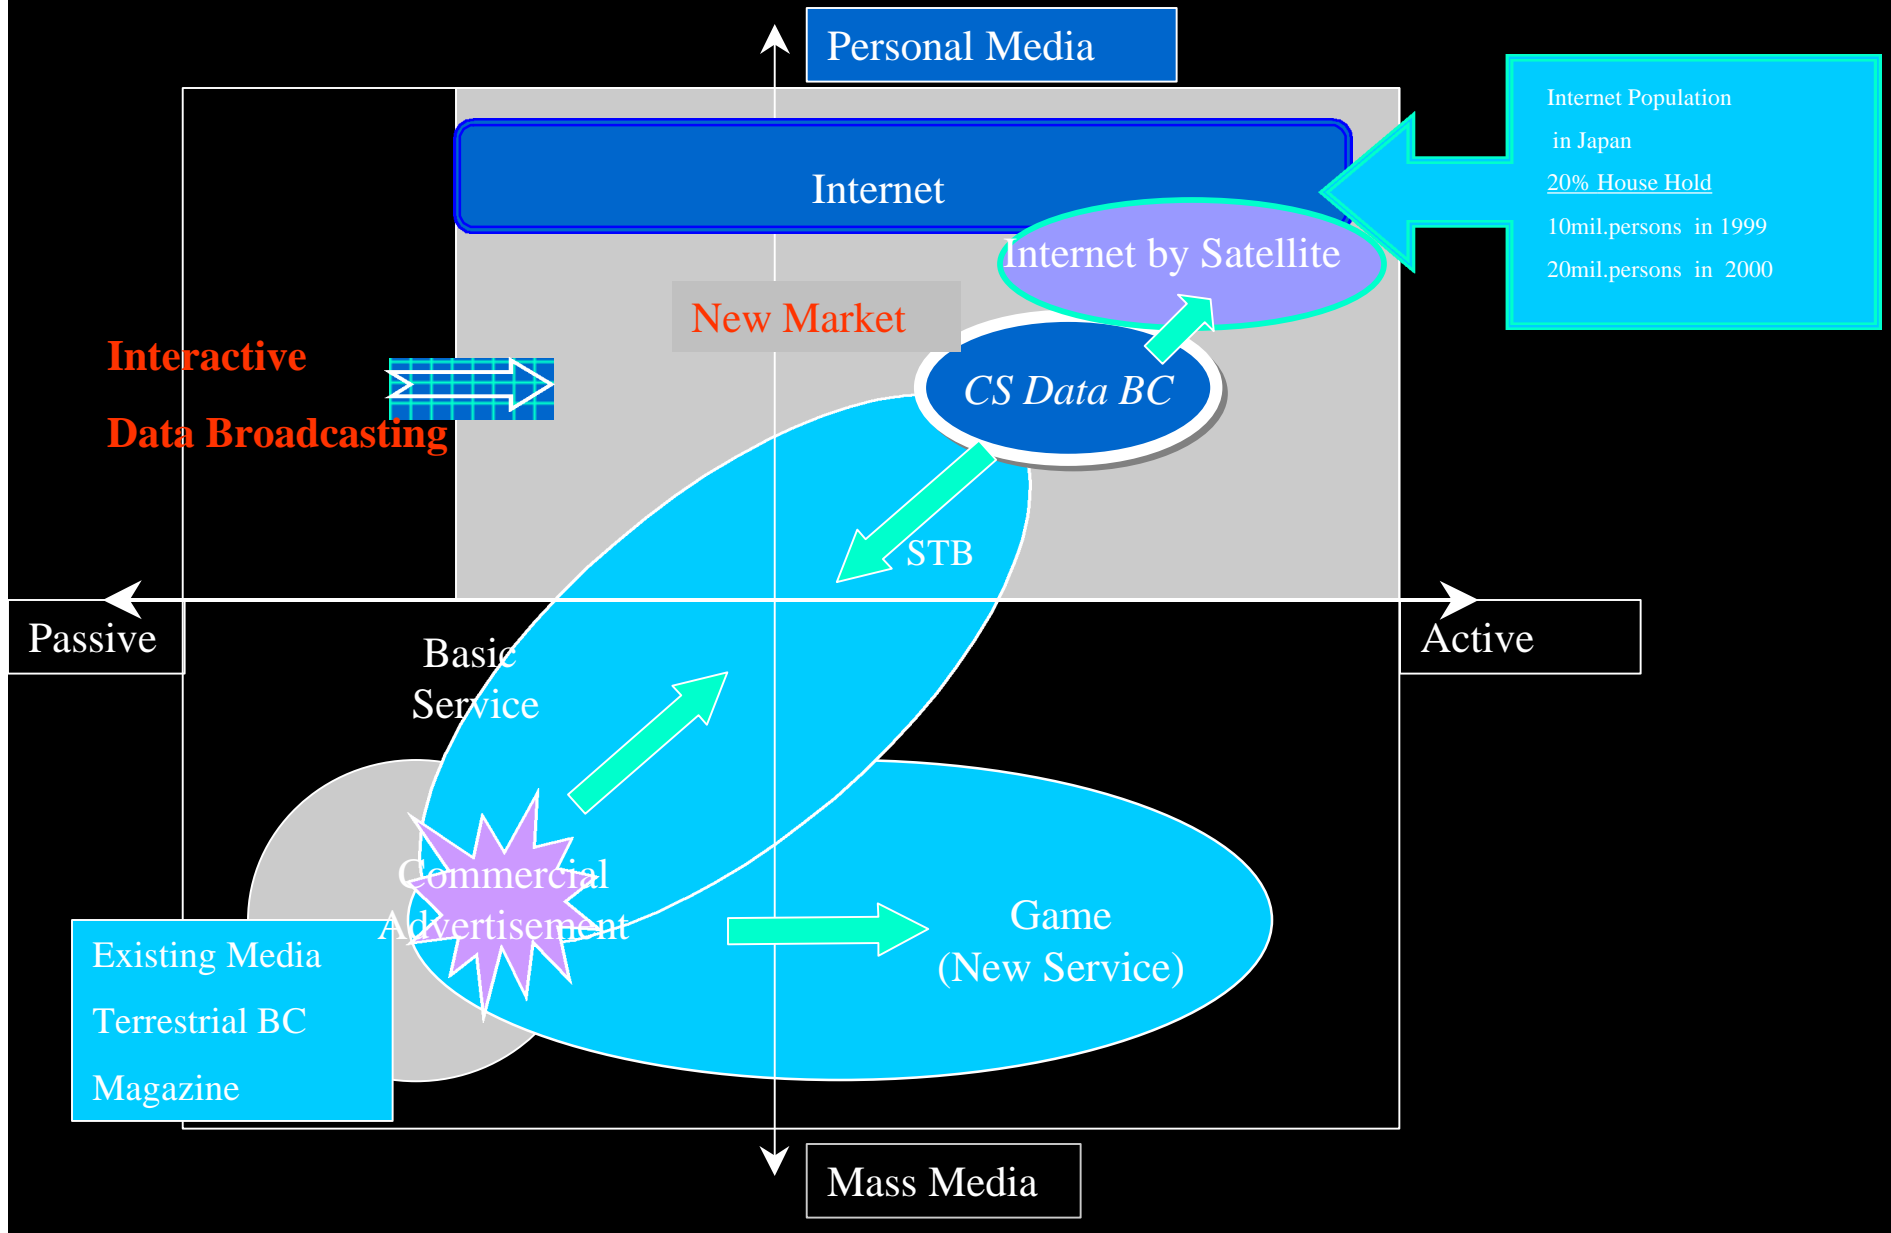

DiBEG

Interactive Data Broadcasting Service using ISDB

21 August 2000
Sao Paulo

Takao SHIMIZU
Director, DiBEG
Senior Vice President,
Tokyo Broadcasting System Inc.

Interactive Data Broadcasting

Data Service Providers