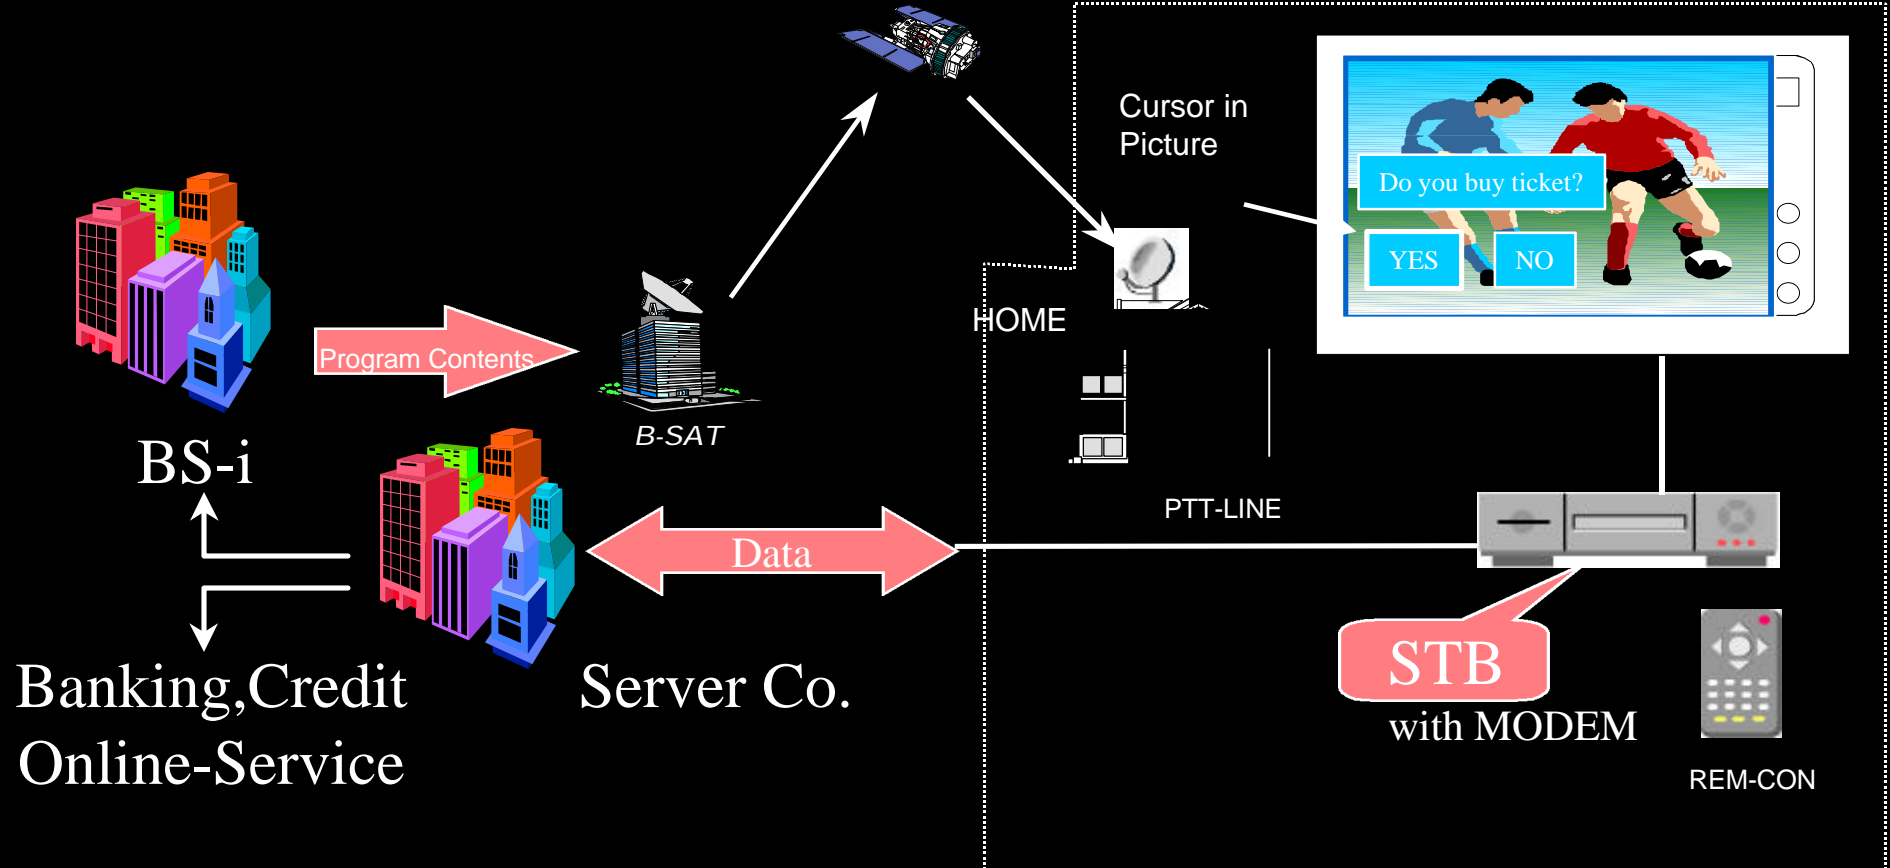

Layer Model

Return Channel

Protocol Stack

BML Standard

Service	Mono-media coding	Transmission Format	
Text	Text (UTF-8/UTF-16/EUC)	Carousel Transmission Format	
	Teletext Code		
Bitmap Still Picture	PNG		
	MNG		
	JPEG		
	MPEG2 I-frame (*)		Carousel for still picture (Video-ES)
Video	MPEG1 Video (ES)		PES
	MPEG2 Video (ES)		
	MPEG4 Video (ES) (*)		
	MPEG1 A/V (MPEG-1 System) (*)		
Audio	AIFC (PCM)	Carousel Transmission Format	
	MPEG2 AAC Audio (ES)		
	MPEG4 Audio (ES) (*)	PES	