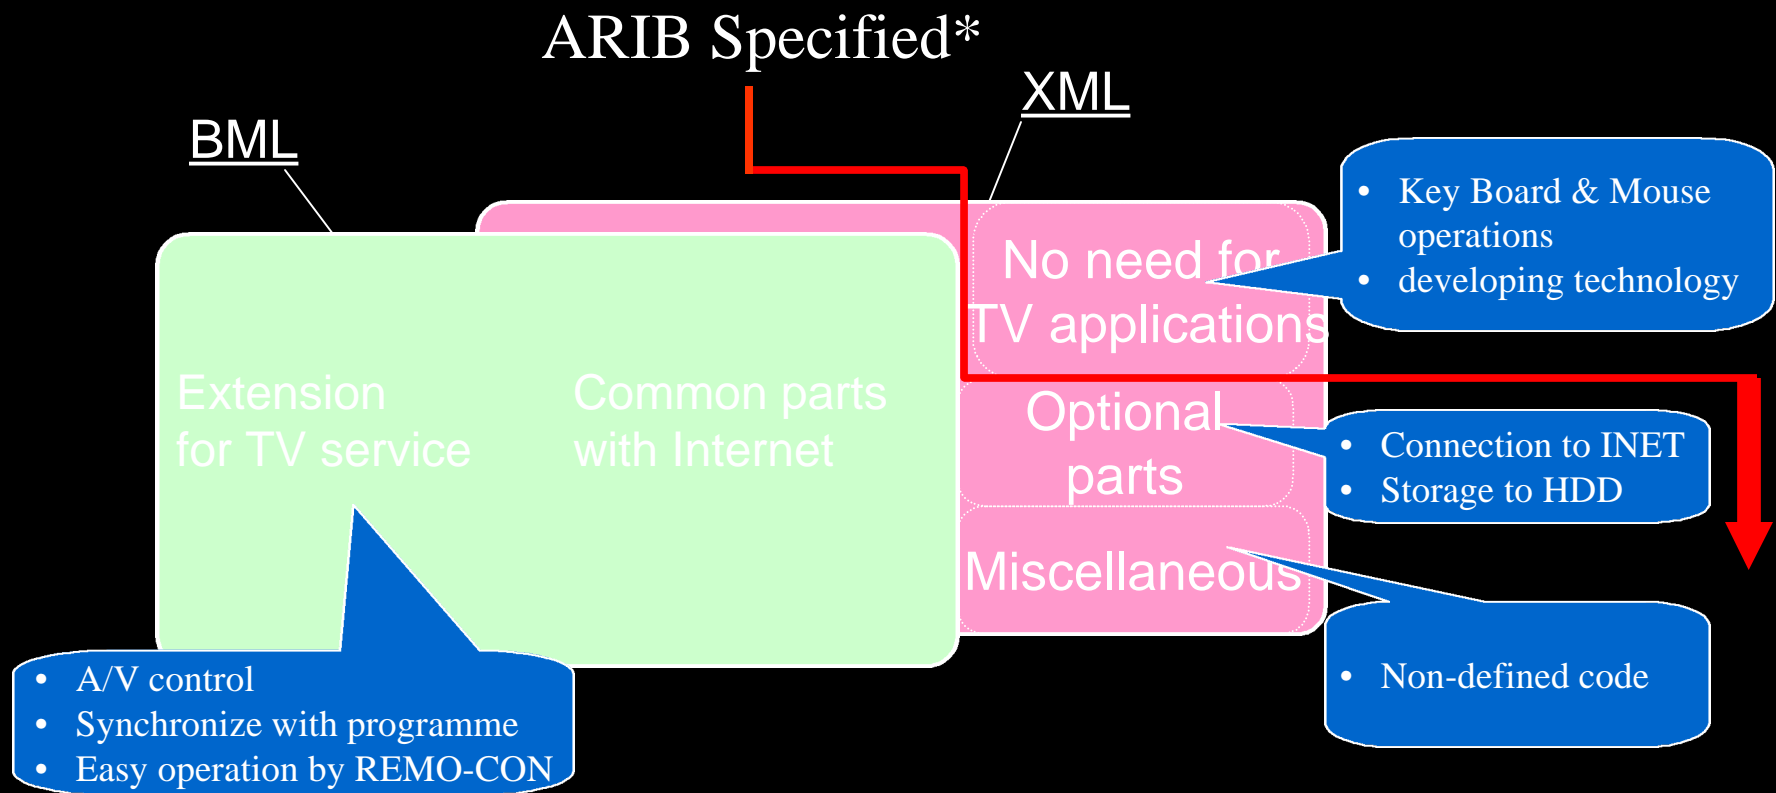

Relation with BML & XML

*ARIB STD- B24(in English)
ITU-R Doc.10-11/33(in English)